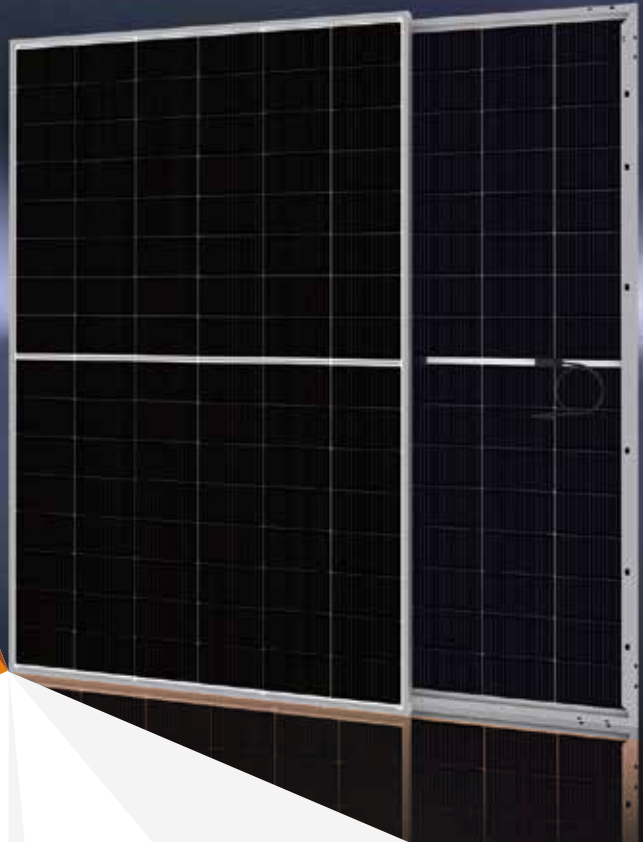

BIPRO

TM3G48M **96-cell**

435 - 455 W

16BB N